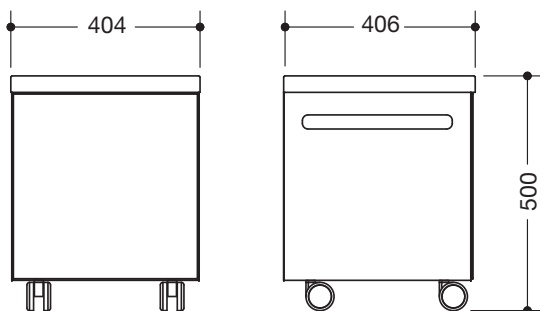

Product data sheet

Seat module, M 40 accessible furniture M40.74.100001

HEWI

Seat module, M 40 accessible furniture M40.74.100001

- dimensions: width 404 mm, height 500 mm, depth 406 mm
- corpus elements mitre jointed
- corpus material: MDF 16 mm, CPL faced on both sides, 0.8 mm thick facing, Surface: white, silky gloss, with slight texture
- back panel: MDF 8 mm, CPL faced on both sides, 0.8 mm thick facing
- moisture resistant
- with 4 castors for mobile use, of which 2 braking/lockable castors
- flap/seat upholstery can be opened upwards
- upholstery covered with white synthetic leather, easy to clean and resistant to light
- additional storage space under the seat
- integrated handle recesses at the side
- front: MDF 10 mm, CPL faced on both sides, 0.8 mm thick facing, Surface: silky gloss, with slight texture
- glass front: made of 4 mm float glass (clear glass), backpainted
- colour of the glass front: white

Dimensions

Surface/Color

white	01
-------	----

Corpus Glass front

Alternative surface/colors

white	03	04	05	11	02	06	07	08	12	10	13	09
-------	----	----	----	----	----	----	----	----	----	----	----	----

Corpus Glass front