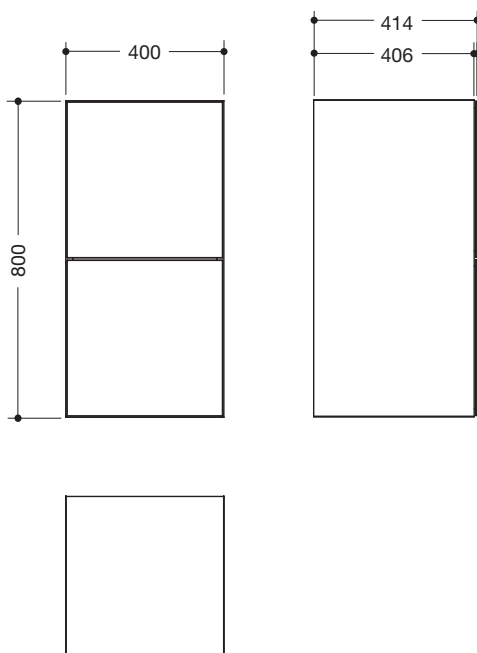

Product data sheet

Pull-out cabinet, M 40 accessible furniture M40.73.100008

HEWI

Pull-out cabinet, M 40 accessible furniture M40.73.100008

- dimensions: width 400 mm, height 800 mm, depth 414 mm
- includes anti-slip mats
- can be attached next to the washbasin, bathroom utensils can therefore be reached even in a seated position in front of the washbasin
- corpus elements mitre jointed
- corpus material: MDF 16 mm, CPL faced on both sides, 0.8 mm thick facing, Surface: white, silky gloss, with slight texture
- back panel: MDF 8 mm, CPL faced on both sides, 0.8 mm thick facing
- moisture resistant
- 2 pull-outs, floating glass element, glass-wood composite
- substrate: front: MDF 10 mm, CPL faced on both sides, 0.8 mm thick facing, Surface: silky gloss, with slight texture
- glass front: made of 4 mm float glass (clear glass), backpainted
- colour of the glass front: pink
- push-to-open combined with soft-close technology
- no visible screws or connectors
- concealed wall fixing

Dimensions

Surface/Color

Corpus Glass front

Alternative surface/colors

Corpus Glass front

The colour 09 (red) will be discontinued 31.05.2020

Technical information subject to alteration, March 30th, 2019

HEWI Inc.
80 Pine Street, 24th Floor
New York, NY 10005