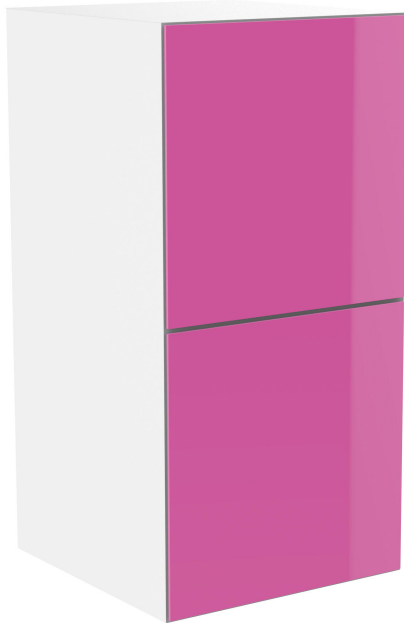

Product data sheet

Pull-out cabinet, M 40 accessible furniture M40.73.100008

HEWI

Pull-out cabinet, M 40 accessible furniture M40.73.100008

- dimensions: width 400 mm, height 800 mm, depth 414 mm
- includes anti-slip mats
- can be attached next to the washbasin, bathroom utensils can therefore be reached even in a seated position in front of the washbasin
- corpus elements mitre jointed
- corpus material: MDF 16 mm, CPL faced on both sides, 0.8 mm thick facing, Surface: white, silky gloss, with slight texture
- back panel: MDF 8 mm, CPL faced on both sides, 0.8 mm thick facing
- moisture resistant
- 2 pull-outs, floating glass element, glass-wood composite
- substrate: front: MDF 10 mm, CPL faced on both sides, 0.8 mm thick facing, Surface: silky gloss, with slight texture
- glass front: made of 4 mm float glass (clear glass), backpainted
- colour of the glass front: pink
- push-to-open combined with soft-close technology
- no visible screws or connectors
- concealed wall fixing

Dimensions

Surface/Color

Corpus Glass front

Alternative surface/colors

Corpus Glass front

The colour 09 (red) will be discontinued 31.05.2020

Technical information subject to alteration, March 30th, 2019

HEWI Inc.
80 Pine Street, 24th Floor
New York, NY 10005