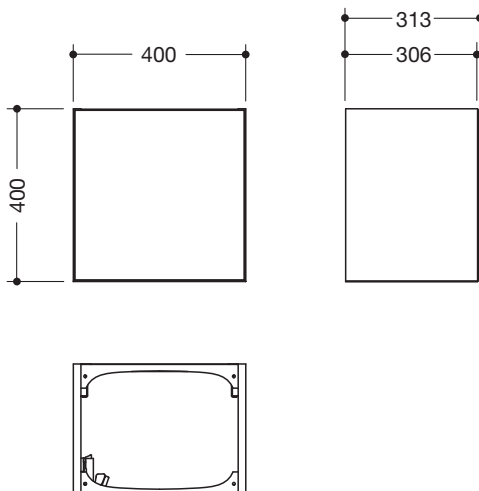

Dimensions

Surface/Color

Corpus   Glass front

Alternative surface/colors

Corpus   Glass front

The colour 09 (red) will be discontinued 31.05.2020

Technical information subject to alteration, March 29th, 2019

HEWI Inc.
80 Pine Street, 24th Floor
New York, NY 10005

Phone: 646 405-1032
Fax: 646 405-1027

hewi@hewi.us
www.hewi.com