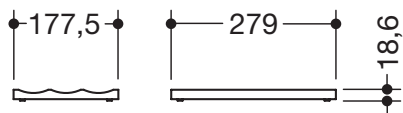

# HEWI

**Corrugated panel M40.72.0113**

- suitable for the divider sets for the base cabinets M40.72.1...
- light oak, solid wood
- for tidy organising of bathroom utensils

Similar picture

**Dimensions**

Technical information subject to alteration, March 29th, 2019