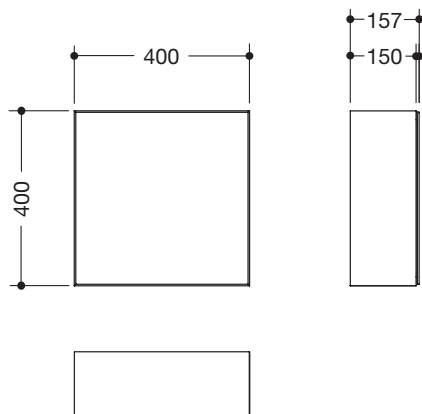

Basic module 15, M 40 furniture M40.71.100106

- size: width 400 mm, height 400 mm, depth 157 mm
- corpus material: MDF 16 mm, CPL faced on both sides, 0.8 mm thick facing, Surface: white, silky gloss, with slight texture
- corpus elements mitre jointed
- back panel: MDF 8 mm, CPL faced on both sides, 0.8 mm thick facing
- no visible screws or connectors
- moisture resistant
- rebated door, inframed, glass-wood composite
- substrate of the glass front: MDF 10 mm, CPL faced on both sides, 0.8 mm thick facing, white, silky gloss surface, with slight texture
- glass front: made of 4 mm float glass (clear glass), backpainted
- colour of the glass front: yellow
- one shelf in defined position, removable
- Push-to-open technology
- continuous jointing of the modules, due to inside hinges
- concealed wall fixing
- module reversible: door right or left-hung as required

Dimensions

Surface/Color

| | |
|-------|----|
| white | 06 |
|-------|----|

Corpus Glass front

Alternative surface/colors

| | | | | | | | | | | | | |
|-------|----|----|----|----|----|----|----|----|----|----|----|----|
| white | 01 | 03 | 04 | 05 | 11 | 02 | 07 | 08 | 12 | 10 | 13 | 09 |
|-------|----|----|----|----|----|----|----|----|----|----|----|----|