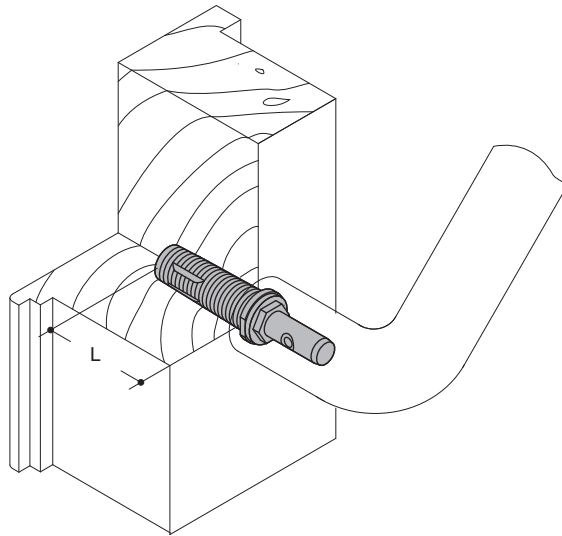

**Product data sheet**  
**Fixing type BA5.2**

# HEWI

**Fixing type BA5.2**

5.2... for one-sided handle fixing on wood, PVC and 2-3 chamber aluminium profiles. Drillhole in the door with 14 mm diameter, door 40 - 50 mm.

Article no.: HEWI BA5.2