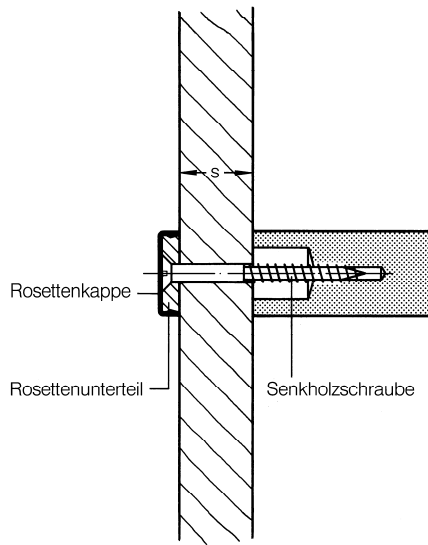

Product data sheet
Fixing type BA20.4B

HEWI

Fixing type BA20.4B

for handles 111...G, 548, 557 and 559.23 for screw fixing from the rear with blank rose. Supplied without countersunk screws.

Colors

Polyamide, mat