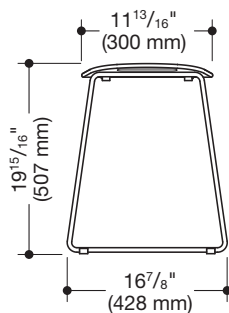

# HEWI

**Shower stool 950.51.30098**

- mobile, lightweight, shower resistant stool
- discreet round tube design combined with an ergonomically curved seat
- spacious, pleasantly warm seat made of high-quality synthetic material, slightly textured
- with integrated handle recesses for easy sitting down and standing
- used for safe sitting in the shower
- load capacity up to 330 lbs (150 kg)
- 19 15/16 inch (507 mm) high, 19 1/4 inch (489 mm) wide
- seat area 18 3/16 inch (462 mm) wide
- high-quality chrome-plated frame
- equipped with anti-slip rubber feet
- seat in HEWI colour 98 (signal white)

**Dimensions**

**Surface/Color**

chrome	98
--------	----

**Alternative surfaces/colors**

chrome	92	90
--------	----	----

XA	92	98
----	----	----

Technical information subject to alteration, March 20th, 2020