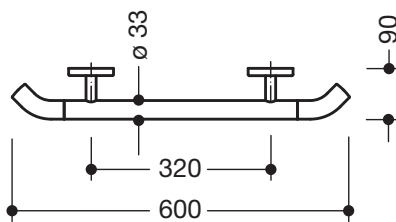

**System 800 K Support rail 950.36.33090**

- straight rail with supports straight to the wall and roses
- with 45° end bends facing the wall
- for holding on to and providing support
- made of high-quality polyamide in HEWI colours 98 (signal white) or 99 (pure white)
- with continuous, corrosion resistant steel core
- length 600 mm, diameter of rail 33 mm, 90 mm deep
- wall connection with discreet supports (diameter 18 mm) perpendicular to wall and flat roses
- rose diameter 80 mm, cap height 13 mm
- easy installation due to individually mountable fixing plates made of high-quality stainless steel for hanging the support rail
- suitable for HEWI hanging seats 950.51...10..., 950.51...11..., 802.51...11..., 802.51...12...
- including non-corrosive HEWI fixing material.

Article no.: HEWI 950.36.33090

**Dimensions**

**Colors**

Basic color

**Alternative colors**

Basic color      Rail

Technical information subject to alteration, March 20th, 2020