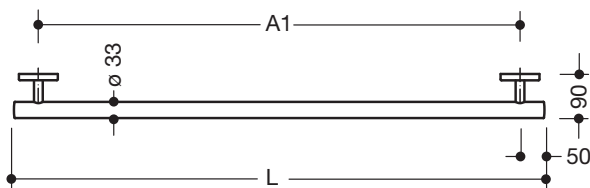

Similar picture

System 800 K Support rail 950.36.1S91

- straight rail with supports straight to the wall and roses
- for holding on to and providing support
- support rail made of high-quality polyamide according to HEWI colour chart
- supports and roses made of high-quality polyamide in HEWI colour 98 (signal white)
- with continuous, corrosion resistant steel core
- centre-to-centre made-to-measure from 220 to 1100 mm, rail diameter 33 mm, 90 mm deep
- wall connection with discreet supports (diameter 18 mm) perpendicular to wall and flat roses
- rose diameter 80 mm, cap height 13 mm
- easy installation due to individually mountable fixing plates made of high-quality stainless steel for hanging the support rail
- use for removable hanging seat
 - 802.51...11..., 802.51...12..., L = min. 370 mm
 - 950.51...10..., 950.51...11..., L = min. 420 mm
 - 801.51...100, L = min. 490 mm
 - 801.51...110, 801.51...115, L = min. 590 mm
- hanging seats only conditionally usable, if A1 = 950 - 1100 mm
- including non-corrosive HEWI fixing material.

Article no.: HEWI 950.36.1S91

Dimensions

Colors

Basic color Rail

Alternative colors

Basic color Rail

Technical information subject to alteration, September 2nd, 2019

HEWI Inc.
 80 Pine Street, 24th Floor
 New York, NY 10005