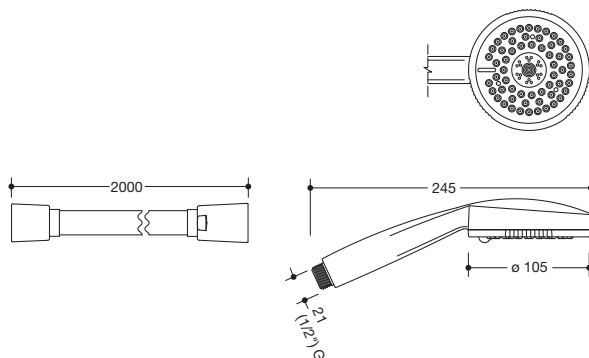

Shower head and shower hose set 950.33.E075

- 3-jet shower head with shower hose made of synthetic material, chrome-plated
- shower head with soft-clean anti-limescale pimples
- jet types: Wide Rain, Concentrated Rain and Combined Rain
- diameter shower head: 105 mm
- spray plate made of synthetic material in colour white
- pimples and adjustment ring made of light grey synthetic material
- flow rate at 3 bar: 14 l/min
- rinsable dirt collection sieve
- connection thread G 1/2, connection size: DN 15
- hose length 2000 mm
- kink-protected
- rotary cone protects the shower hose from twisting
- metal rotary cone/metal short cone, chrome-plated
- shower head tested to KTW and W270
- shower hose tested to EN 1113 and KTW

Article no.: HEWI 950.33.E075

Dimensions

Surface

Synthetic material chrome-finish

Alternative surfaces

Silver

Synthetic material white

Technical information subject to alteration, March 20th, 2020