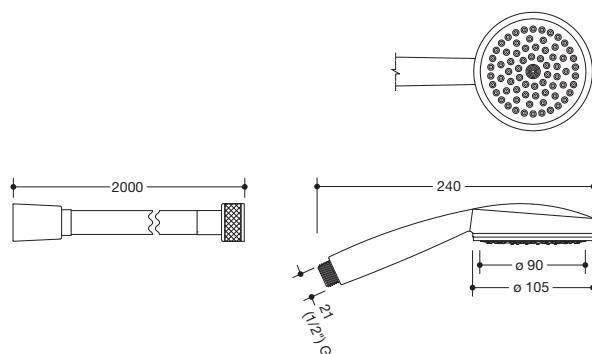

### Shower head and shower hose set 950.33.E074

- 1-jet shower head made of synthetic material, chrome-plated with shower hose made of synthetic material, silver
- shower head with soft-clean anti-limescale pimples
- jet type: Rain
- diameter shower head: 105 mm
- spray plate made of synthetic material in colour white
- pimples and ring made of light grey synthetic material
- flow rate at 3 bar: 14 l/min
- rinsable dirt collection sieve
- connection thread G 1/2, connection size: DN 15
- hose length 2000 mm
- kink-protected
- rotary cone protects the shower hose from twisting
- metal rotary cone/metal knurl, chrome-plated
- shower head tested to KTW and W270
- shower hose tested to EN 1113 and KTW

Article no.: HEWI 950.33.E074

### Dimensions

Surface

Silver

Alternative surfaces

Synthetic material chrome-finish

Synthetic material white

Technical information subject to alteration, March 20th, 2020

HEWI Inc.  
350 Fifth Avenue, Suite 5220  
New York, NY 10118