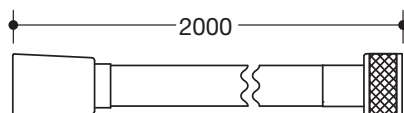

Dimensions