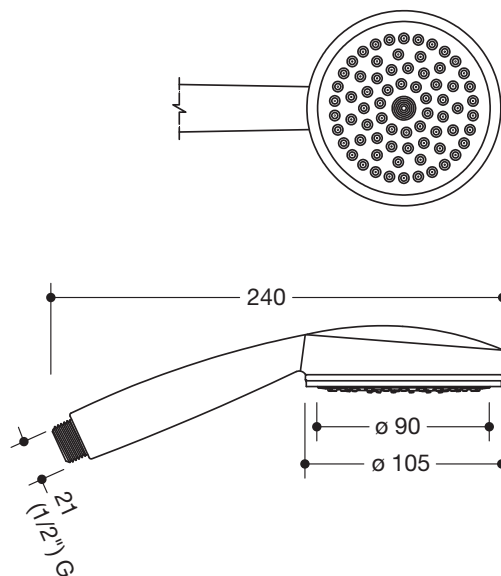

Hand shower 950.33.E036

- 1-jet hand shower with soft-clean anti-calcium knobs
- jet type: Rain
- diameter shower head: 105 mm
- body made of synthetic material, chrome-plated
- spray plate made of synthetic material in colour white
- knobs and ring made of light grey synthetic material
- flow rate at 3 bar: 14 l/min
- rinsable strainer - connection thread G 1/2
- connection size: DN 15
- tested according to KTW and W270
- PU 5 pcs.

Article no.: HEWI 950.33.E036

Dimensions

Surface

Synthetic material chrome-finish

Technical information subject to alteration, March 20th, 2020

HEWI Inc.
350 Fifth Avenue, Suite 5220 Phone: 866 853-8003
New York, NY 10118