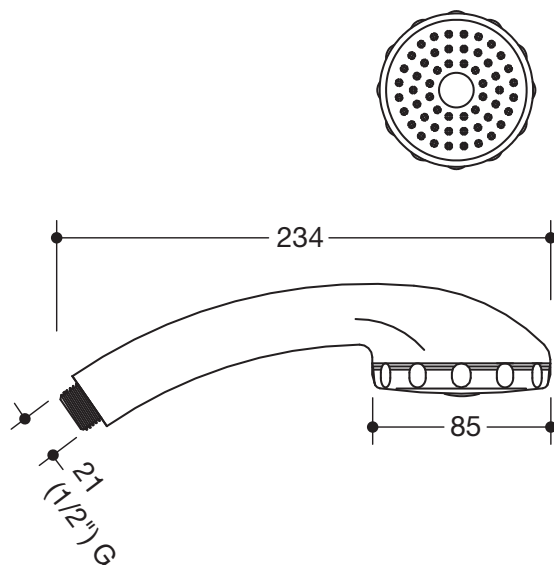

Dimensions

Surface

Synthetic material chrome-finish

Technical information subject to alteration, May 6th, 2020

HEWI Inc.
350 Fifth Avenue, Suite 5220 Phone: 866 853-8003
New York, NY 10118

hewi@hewi.us
www.hewi.com