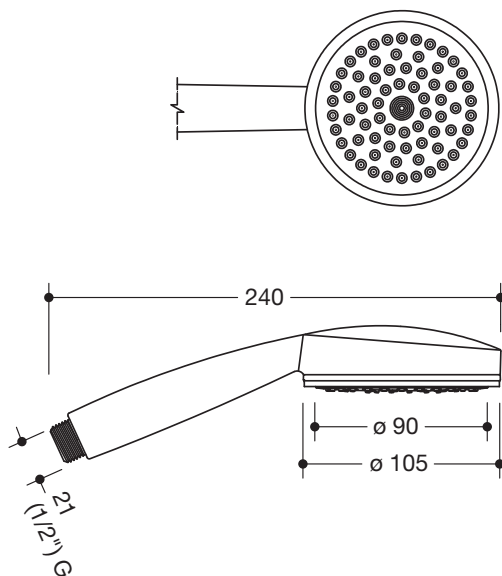

Hand shower 950.33.E032

- 1-jet hand shower with soft-clean anti-calcium knobs
- jet type: Rain
- diameter shower head: 105 mm
- body made of synthetic material, chrome-plated
- spray plate made of synthetic material in colour white
- knobs and ring made of light grey synthetic material
- flow rate at 3 bar: 14 l/min
- flushable strainer
- connection thread G 1/2
- connection size: DN 15
- tested according to KTW and W270

Article no.: HEWI 950.33.E032

Dimensions

Surface

Synthetic material chrome-finish

Technical information subject to alteration, March 20th, 2020

HEWI Inc.
350 Fifth Avenue, Suite 5220 Phone: 866 853-8003
New York, NY 10118