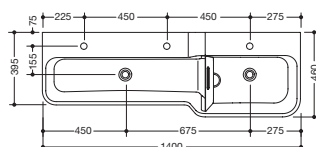

Product data sheet

Row washbasin with height graduation 950.12.304

HEWI

Row washbasin with height graduation 950.12.304

- Especially suitable for child daycare centres
- Made of mineral composite with non-porous surface, alpine white
- 2 interconnected rectangular basins with large radii
- Upper right washbasin
- Height offset 125 mm
- 1400 mm wide, 265 mm high and 460 / 395 mm deep
- The lower basin has a smaller depth
- Incl. opaque baffle made of Perspex in green, suitable for water play (not completely sealing)
- Without overflow, incl. 2 standpipe valves for water accumulation
- wash trough depth 125 mm
- Prepared for 3 single-hole taps
- For hanger bolt fastening
- Weight capacity to EN 14688
- CE marking according to Construction Products Regulation No. 305/2011
- High water temperature (e.g. when carrying out thermal disinfection): change resistant up to 65 °C, resistant up to 80 °C over a load period of 5 minutes

Article no.: HEWI 950.12.304

Dimensions

Mineral composite

Alpine white

Technical information subject to alteration, September 8th, 2021

HEWI Inc.
350 Fifth Avenue, Suite 5220 Phone: (917) 734-4112
New York, NY 10118