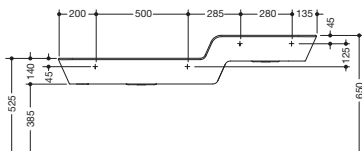

Product data sheet

Row washbasin with height graduation 950.12.304

HEWI

Row washbasin with height graduation 950.12.304

- Especially suitable for child daycare centres
- Made of mineral composite with non-porous surface, alpine white
- 2 interconnected rectangular basins with large radii
- Upper right washbasin
- Height offset 125 mm
- 1400 mm wide, 265 mm high and 460 / 395 mm deep
- The lower basin has a smaller depth
- Incl. opaque baffle made of Perspex in green, suitable for water play (not completely sealing)
- Without overflow, incl. 2 standpipe valves for water accumulation
- wash trough depth 125 mm
- Prepared for 3 single-hole taps
- For hanger bolt fastening
- Weight capacity to EN 14688
- CE marking according to Construction Products Regulation No. 305/2011
- High water temperature (e.g. when carrying out thermal disinfection): change resistant up to 65 °C, resistant up to 80 °C over a load period of 5 minutes

Article no.: HEWI 950.12.304

Dimensions

Mineral composite

Alpine white

Technical information subject to alteration, September 8th, 2021

HEWI Inc.
350 Fifth Avenue, Suite 5220 Phone: (917) 734-4112
New York, NY 10118