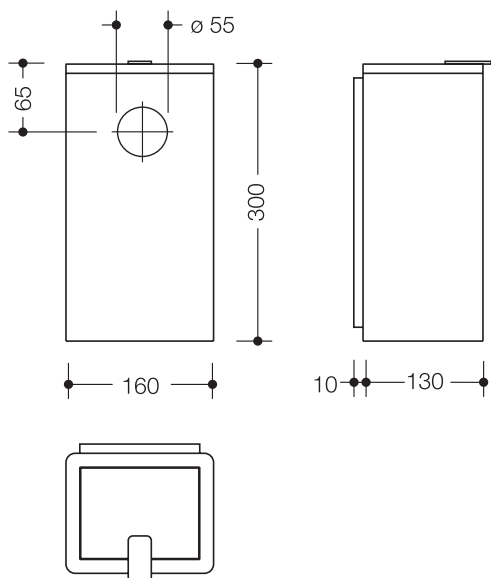

Hygiene combination 950.05.210

- cubic body with recessed wall base
- used as container for hygiene waste, capacity approx. 6 l
- concealed, integrated bag holder
- with an integrated holder for standard hygiene bags made of synthetic material. (max. package size L 130 x B 90 x H 20 mm)
- lid with lifting flap
- 160 mm wide, 300 mm high and 140 mm deep
- for wall mounting
- bin and lid made of high-quality stainless steel, coated white
- slot opening made of high-quality synthetic material, chrome-plated
- including non-corrosive HEWI fixing material

Article no.: HEWI 950.05.210

Dimensions

Surfaces

Technical information subject to alteration, March 20th, 2020