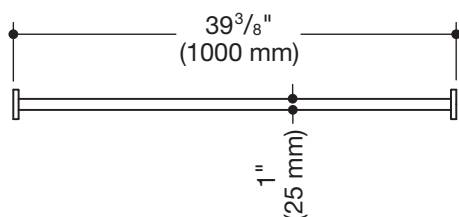

Dimensions

Surface

Alternative surfaces

Technical information subject to alteration, August 18th, 2021

HEWI Inc.
350 Fifth Avenue, Suite 5220 Phone: (917) 734-4112
New York, NY 10118

hewi@hewi.us
www.hewi.com