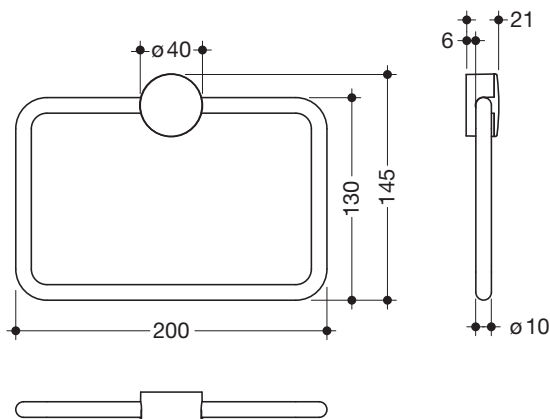

System 815 Towel ring 815.09.300

- closed towel ring, rectangular with large radii
- for hanging up towels and other pieces of clothing
- the ring can be pivoted
- high-quality chrome-plated
- 200 mm wide and 145 mm high
- for wall mounting, concealed rose fixing
- including non-corrosive HEWI fixing material

Article no.: HEWI 815.09.300

Dimensions

Surface/Material

Rose Metal

Alternative surface/material

Rose Metal

Technical information subject to alteration, September 2nd, 2019