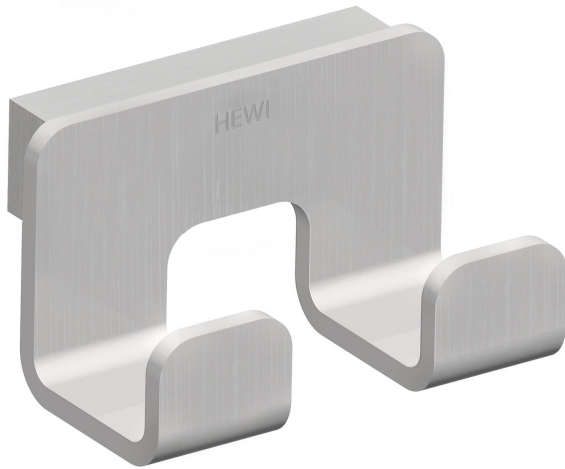

Product data sheet
Range 805 Double hook 805.90.120

HEWI

Range 805 Double hook 805.90.120

- right-angled bent hook with cubic radii and recessed wall-mounted base
- 60 mm wide, 36 mm high and 40 mm deep
- made of high-quality stainless steel strip, 3 mm thick, satin finish surface
- including non-corrosive HEWI fixing material