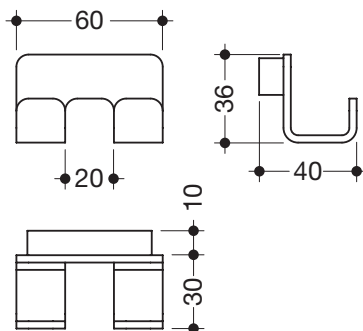

Product data sheet
Range 805 Double hook 805.90.120

HEWI

Range 805 Double hook 805.90.120

- right-angled bent hook with cubic radii and recessed wall-mounted base
- 60 mm wide, 36 mm high and 40 mm deep
- made of high-quality stainless steel strip, 3 mm thick, satin finish surface
- including non-corrosive HEWI fixing material

Article no.: HEWI 805.90.120

Dimensions

Surface

XA | satin

Stainless steel

Technical information subject to alteration, September 2nd, 2019

HEWI Inc.
80 Pine Street, 24th Floor
New York, NY 10005

Phone: 646 405-1032
Fax: 646 405-1027