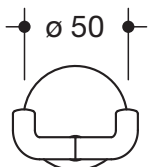

Dimensions

Surface

XA | satin

Stainless steel

Technical information subject to alteration, March 20th, 2020

HEWI Inc.
350 Fifth Avenue, Suite 5220 Phone: 866 853-8003
New York, NY 10118

hewi@hewi.us
www.hewi.com