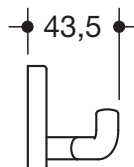

Dimensions

Surface

XA | satin

Stainless steel

Technical information subject to alteration, March 20th, 2020

HEWI Inc.
350 Fifth Avenue, Suite 5220 Phone: 866 853-8003
New York, NY 10118

hewi@hewi.us
www.hewi.com