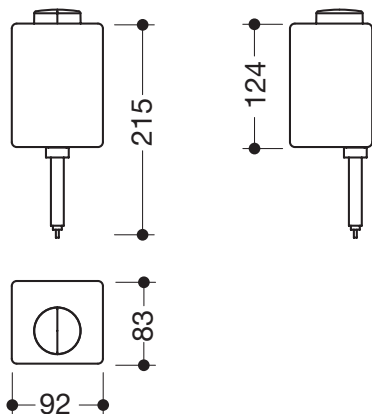

Dimensions

Technical information subject to alteration, March 20th, 2020

HEWI Inc.
350 Fifth Avenue, Suite 5220 Phone: 866 853-8003
New York, NY 10118

hewi@hewi.us
www.hewi.com