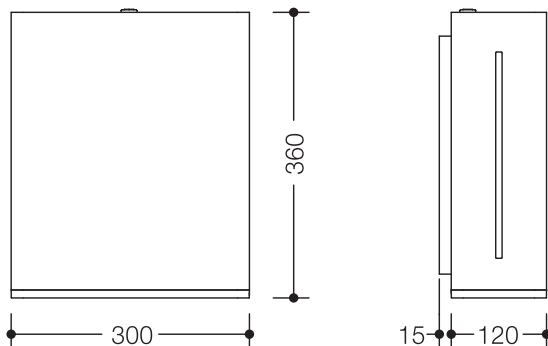

Product data sheet
Range 805 Paper towel dispenser 805.06.500

HEWI

Range 805 Paper towel dispenser 805.06.500

- cubic body with recessed wall base
- used to hold standard paper towels with width from 240 - 250 mm and folded length / depth of 90 - 100 mm. (HEWI recommends paper towels with C-fold in folding position)
- capacity approx. 300 - 450 paper towels
- side level indicator
- with locking system as protection against misuse
- 300 mm wide, 360 mm high and 120 mm deep, wall-mounted base 15 mm deep
- for wall mounting
- made of high-quality stainless steel, satin surface finish
- opening made of high-quality polyamide in HEWI colours 90 (jet black), 92 (anthracite grey), 98 (signal white) or 99 (pure white)

Article no.: HEWI 805.06.500

Dimensions

Surface/Colors

XA satin	98	99	92	90
Stainless steel	Polyamide			

Technical information subject to alteration, March 20th, 2020

HEWI Inc.
350 Fifth Avenue, Suite 5220 Phone: 866 853-8003
New York, NY 10118