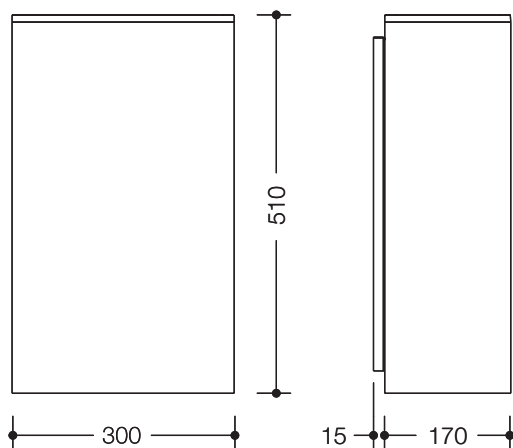

### Range 805 Wastepaper bin 805.05.100

- cubic body with recessed wall base
- serves as waste bin for used paper towels
- capacity approx. 25 l
- concealed, integrated bag holder
- 300 mm wide, 510 mm high and 170 mm deep, wall-mounted base 15 mm deep
- for wall mounting
- made of high-quality stainless steel, satin surface finish
- opening made of high-quality polyamide in HEWI 90 (jet black), 92 (anthracite grey), 98 (signal white) or 99 (pure white)

### Dimensions