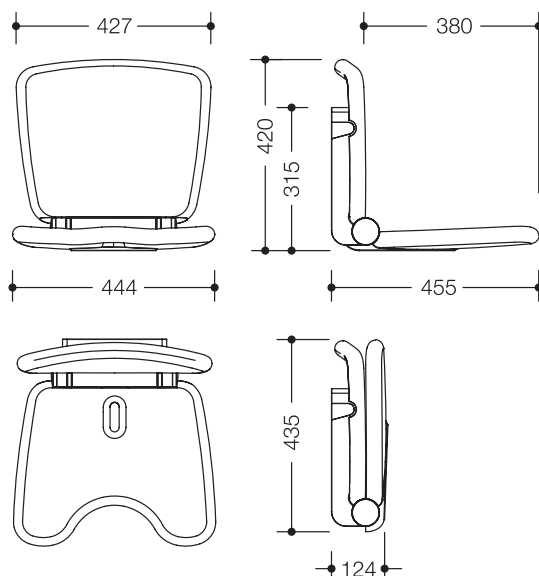

#### Range 802 LifeSystem White Edition Comfort hinged seat 802.51.W210

- ergonomically shaped seat with backrest
- used for safe sitting in the shower area
- seat weight capacity up to 150 kg
- seat easy to fold up and down (locks in upper position)
- space saving
- 444 mm wide, 420 mm high, 455 mm deep
- seat 444 mm wide, 380 mm deep
- seat height adjustable to four levels from 420 mm to 510 mm (every 30 mm)
- easy to install due to separate fixing of HEWI wall plate and seat
- concealed, non-corrosive HEWI fixing material for different wall systems
- seat and backrest made of high-quality PUR in the two HEWI colours 98 (signal white) and 99 (pure white)
- seat with hygienic opening and water run-off
- hinge made of white powder-coated aluminium with highly polished chrome design features
- CE marking according to Directive 93/42 / EEC
- fulfils the DIN 18040, ÖNORM B1600/1601 and SIA 500 requirements

#### Dimensions