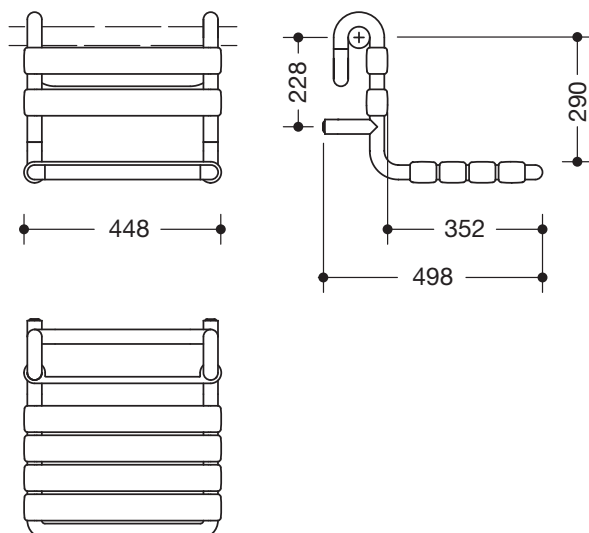

Range 801 Removable hanging seat 801.51DCH110

- made of rails, seat and back slats
- with continuous, corrosion resistant steel core
- used as a removable seat in the shower area
- maximum weight capacity 150 kg
- for hanging on shower grab rails and support rails, rail diameter 33 mm
- 448 mm wide, 307 mm high, 498 mm deep, seat 448 mm wide, 352 mm deep, seat slats 60 mm wide
- made of high-quality polyamide in HEWI colour 98 (signal white), with active antimicrobial microsilver
- fulfils the SIA 500 requirements

Article no.: HEWI 801.51DCH110

HEWI *active*⁺

Similar picture

Dimensions

Color

98

Technical information subject to alteration, March 20th, 2020

HEWI Inc.
350 Fifth Avenue, Suite 5220 Phone: 866 853-8003
New York, NY 10118