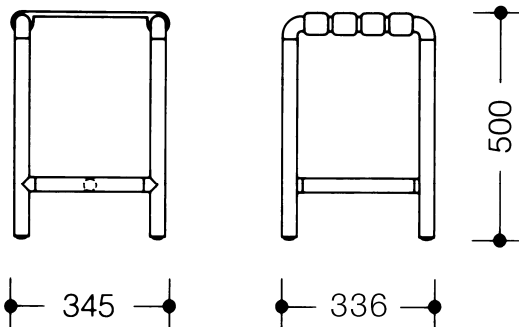

Range 801 Shower stool 801.51.300

- made of rails and seat slats
- with continuous, corrosion resistant steel core
- enables user to sit safely in the bathroom
- maximum weight capacity 150 kg
- for mobile use
- 345 mm wide, 500 mm high, 336 mm deep
- seat slats 55 mm wide
- made of high-quality polyamide according to HEWI colour chart

Article no.: HEWI 801.51.300

Dimensions

345

336

500

Colors

Polyamide

Alternative colors