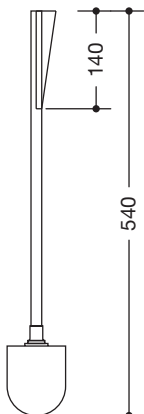

### Range 801 Toilet brush 801.20.010

- long brush handle with ergonomic handle grip and brush head made of black polyamide
- brush head can be replaced due to bayonet fixing
- 540 mm long, handle grip 140 mm long
- made of high-quality polyamide according to HEWI colour chart

### Dimensions