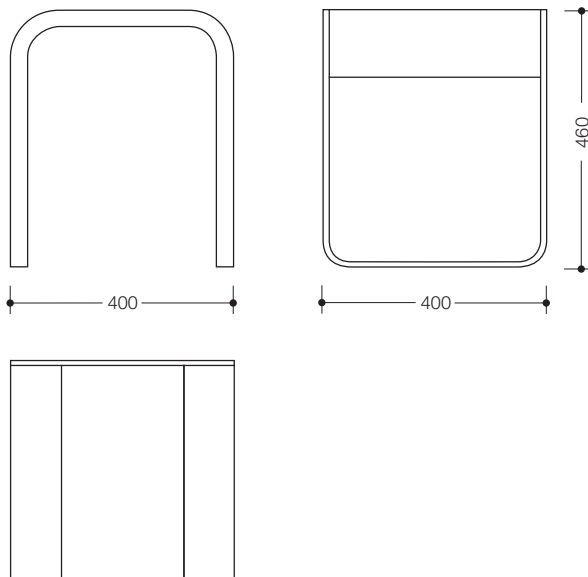

System 800 Stool 800.51.30041

- used as a seat in the bathroom
- not suitable for use in the shower
- seat made of white MDF
- metal frame, high-quality chrome-plated
- maximum weight capacity 150 kg
- 400 mm wide, 460 mm high and 400 mm deep

Article no.: HEWI 800.51.30041

Dimensions

Surfaces

Technical information subject to alteration, September 1st, 2019