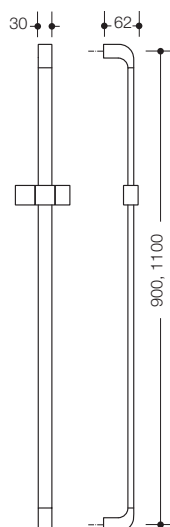

Product data sheet

System 800 Rail with shower head holder 800.33.11040

HEWI

System 800 Rail with shower head holder 800.33.11040

- consisting of shower rail and shower head holder
- lean and functional with a harmonious, timeless design
- for wall mounting
- concealed fixing, without roses
- continuously adjustable shower head holder, suitable for various manufacturers' shower heads
- centre-to-centre 900 mm, 62 mm deep
- made of metal, high-quality chrome-plated
- including non-corrosive HEWI fixing material

Article no.: HEWI 800.33.11040

Dimensions

Surface

chrome

Technical information subject to alteration, March 20th, 2020

HEWI Inc.
350 Fifth Avenue, Suite 5220 Phone: 866 853-8003
New York, NY 10118

hewi@hewi.us
www.hewi.com