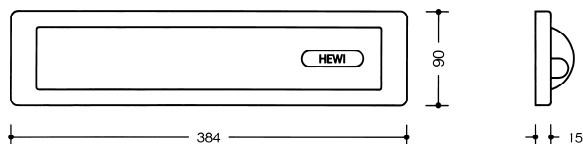

Dimensions

Colors

Technical information subject to alteration, September 1st, 2019

HEWI Inc.
80 Pine Street, 24th Floor
New York, NY 10005

Phone: 646 405-1032
Fax: 646 405-1027

hewi@hewi.us
www.hewi.com