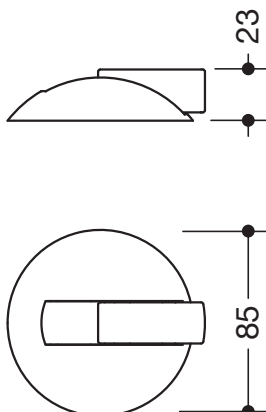

Product data sheet
Floor-mounted doorstop 625B

HEWI

Floor-mounted doorstop 625B

made of solid coloured high-quality matt polyamide, diameter 85 mm, 22.5 mm high, with locked, anti-twist protection and with spring-mounted black elastic buffer. Anti-theft protection through concealed screw fixing.

Article no.: HEWI 625B

Dimensions

Colors

Polyamide, mat

Alternative colors

Polyamide

Technical information subject to alteration, September 17th, 2019

HEWI Inc.
80 Pine Street, 24th Floor
New York, NY 10005