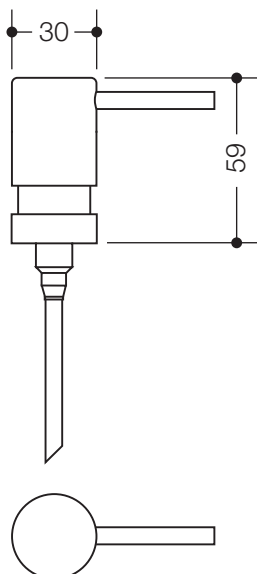

Dimensions

Surface

chrome

Technical information subject to alteration, September 1st, 2019