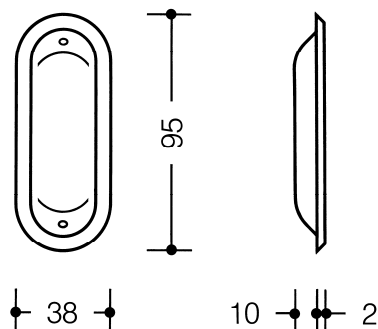

Product data sheet  
Flush pull design 542 542B

## Flush pull design 542 542B

made of solid coloured high-quality matt polyamide, oval shape 95 x 38 mm, recess dimensions 82 x 30 mm, recess depth 10 mm, with grip recess.

Article no.: HEWI 542B

### Dimensions