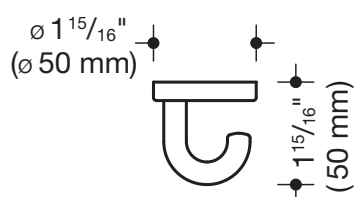

Dimensions

Colors

Polyamide

Technical information subject to alteration, October 7th, 2019

HEWI Inc.
80 Pine Street, 24th Floor
New York, NY 10005

Phone: 646 405-1032
Fax: 646 405-1027

hewi@hewi.us
www.hewi.com