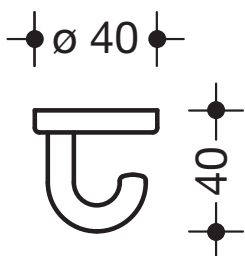

Range 477 Hook 477.90B040

- half-round bend cylindrical hook
- for screwing on from underneath
- for hanging up towels and other pieces of clothing and other utensils
- diameter rose 40 mm
- 40 mm high
- made of high-quality matt polyamide according to HEWI colour chart

Article no.: HEWI 477.90B040

Dimensions

Colors

Polyamide, mat

Alternative colors

Polyamide

Technical information subject to alteration, October 7th, 2019

HEWI Inc.
80 Pine Street, 24th Floor
New York, NY 10005