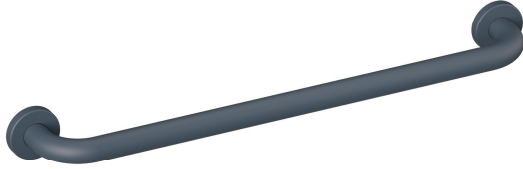

**Product data sheet**  
**Range 477 Bath towel rail 477.30B200**

### Range 477 Bath towel rail 477.30B200

- rail with right-angled ends and fixing roses
- for hanging up bath towels and pieces of clothing
- for wall mounting with roses
- with corrosion-resistant steel core
- fixing with roses
- 457 mm wide (centre-to-centre), 85 mm deep, 28 mm in diameter, 60 mm rose diameter
- made of high-quality matt polyamide in HEWI colours 99 (pure white), 98 (signal white), 97 (light grey), 95 (stone grey) and 92 (anthracite grey)