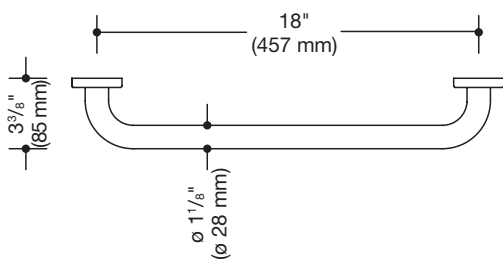

**Product data sheet**  
**Range 477 Bath towel rail 477.30B200**

### Range 477 Bath towel rail 477.30B200

- rail with right-angled ends and fixing roses
- for hanging up bath towels and pieces of clothing
- for wall mounting with roses
- with corrosion-resistant steel core
- fixing with roses
- 457 mm wide (centre-to-centre), 85 mm deep, 28 mm in diameter, 60 mm rose diameter
- made of high-quality matt polyamide in HEWI colours 99 (pure white), 98 (signal white), 97 (light grey), 95 (stone grey) and 92 (anthracite grey)

### Dimensions