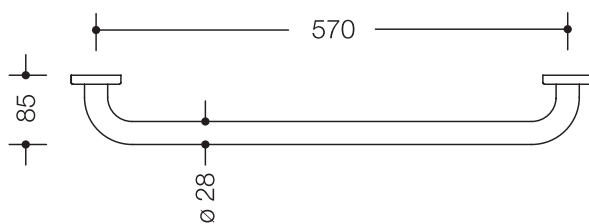

Product data sheet
Range 477 Bath towel rail 477.30B100

HEWI

Range 477 Bath towel rail 477.30B100

- rail with right-angled ends and fixing roses
- for hanging up bath towels and pieces of clothing
- for wall mounting with roses
- with corrosion-resistant steel core
- fixing with roses
- 570 mm wide (centre-to-centre), 85 mm deep and 28 mm in diameter, 60 mm rose diameter
- made of high-quality matt polyamide in HEWI colours 99 (pure white), 98 (signal white), 97 (light grey), 95 (stone grey) and 92 (anthracite grey)

Article no.: HEWI 477.30B100

Dimensions

Colors

Polyamide, mat

Alternative colors

Polyamide

Technical information subject to alteration, September 1st, 2019

HEWI Inc.
80 Pine Street, 24th Floor
New York, NY 10005