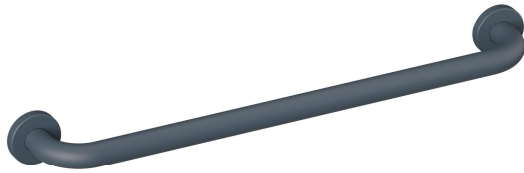

Product data sheet
Range 477 Bath towel rail 477.30B100

HEWI

Range 477 Bath towel rail 477.30B100

- rail with right-angled ends and fixing roses
- for hanging up bath towels and pieces of clothing
- for wall mounting with roses
- with corrosion-resistant steel core
- fixing with roses
- 570 mm wide (centre-to-centre), 85 mm deep and 28 mm in diameter, 60 mm rose diameter
- made of high-quality matt polyamide in HEWI colours 99 (pure white), 98 (signal white), 97 (light grey), 95 (stone grey) and 92 (anthracite grey)

Article no.: HEWI 477.30B100

Dimensions

Colors

Polyamide, mat

Alternative colors

Polyamide

Technical information subject to alteration, September 1st, 2019

HEWI Inc.
80 Pine Street, 24th Floor
New York, NY 10005