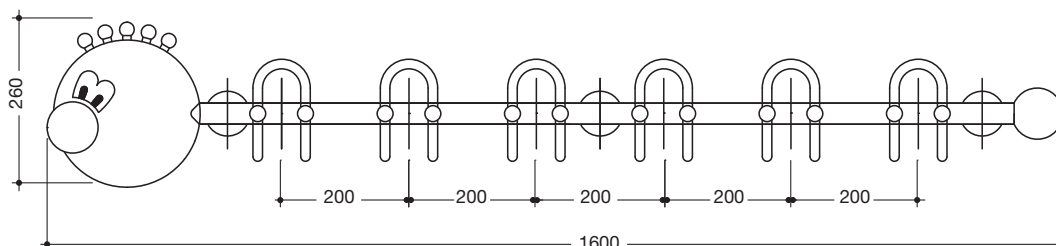

Dimensions

Technical information subject to alteration, September 1st, 2019

HEWI Inc.
80 Pine Street, 24th Floor
New York, NY 10005

Phone: 646 405-1032
Fax: 646 405-1027

hewi@hewi.us
www.hewi.com