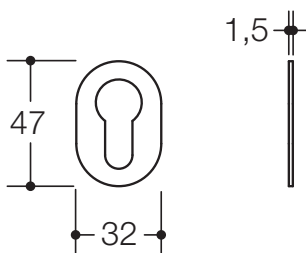

Product data sheet
Escutcheon 306PCM

HEWI

Escutcheon 306PCM

made of polyamide, 32 x 47 mm. Fixing on the door by means of adhesive joint

Article no.: HEWI 306PCM

Dimensions

Colors

Technical information subject to alteration, September 1st, 2019