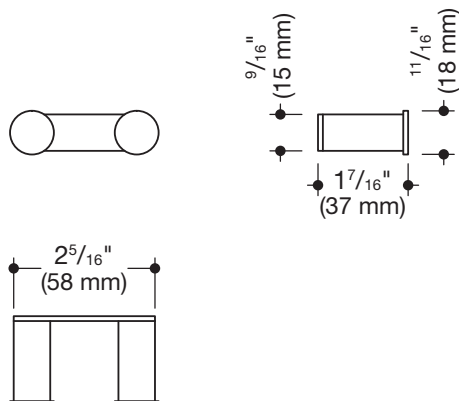

Product data sheet
System 162 Double robe hook 162.90.030XA

HEWI

System 162 Double robe hook 162.90.030XA

- double robe hook with two cylindrical hook elements
- made of stainless steel, matt sanded
- 1 7/16 inch (37 mm) deep, 2 1/4 inch (58 mm) wide
- for wall mounting, concealed fixing
- incl. non-corrosive HEWI fixing material

Dimensions

Surface

XA

Alternative surfaces

Chr

DX

DC

AY