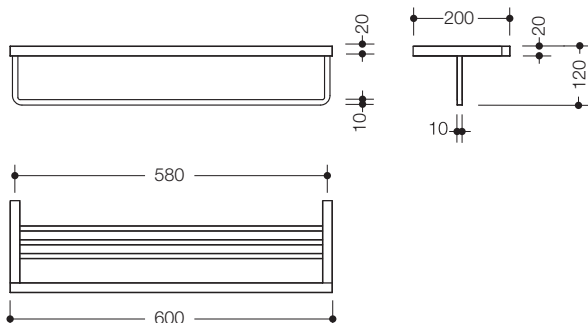

Product data sheet
System 100 Bath towel shelf 100.30.10040

HEWI

System 100 Bath towel shelf 100.30.10040

- bath towel shelf made of a square profile
- for wall mounting, concealed fixing
- 600 mm wide
- made of metal, high-quality chrome-plated
- including non-corrosive HEWI fixing material

Article no.: HEWI 100.30.10040

Dimensions

Surface

chrome

Alternative surface

white

Technical information subject to alteration, August 30th, 2019

HEWI Inc.
80 Pine Street, 24th Floor
New York, NY 10005