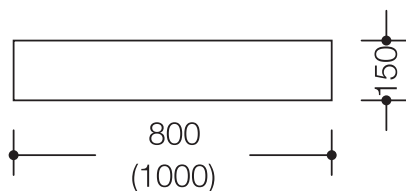

Wymiary w mm

Kolory

Zastrzega się możliwość wprowadzania zmian technicznych, 30.08.2019

HEWI Heinrich Wilke GmbH
Postfach 1260
D-34442 Bad Arolsen

Telefon: +49 5691 82-366
Telefax: +49 5691 82-99366
international@hewi.com
www.hewi.com

HEWI Heinrich Wilke GmbH
Sp. z o.o. Oddział w Polsce
Ul. Lelka 26
02-812 Warszawa

tel. +48 22 330 00 51
fax +48 22 330 00 50
info@hewi.pl
www.hewi.com