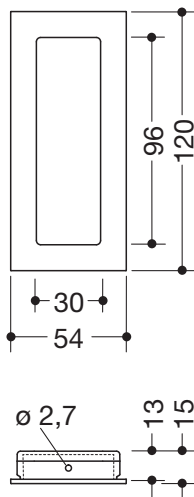

**Karta produktowa**  
**Uchwyt muszlowy 544.54B120**

## Uchwyt muszlowy 544.54B120

made of high-quality matt polyamide, rectangular shape 120 x 54 mm, recess dimensions 114,5 x 48,5 mm, inlet depth 13 mm, with recessed grip

### Wymiary w mm