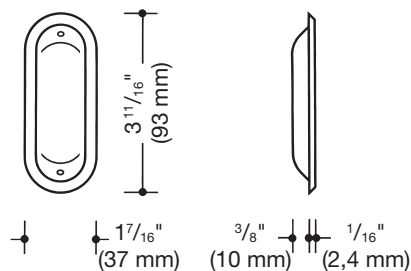

Uchwyt muszlowy 542B

made of solid coloured high-quality matt polyamide, oval shape 93 x 37 mm, recess dimensions 83 x 30 mm, recess depth 10 mm, with grip recess.

Wymiary w mm

Kolory

Poliamid, matowa

Kolory alternatywne