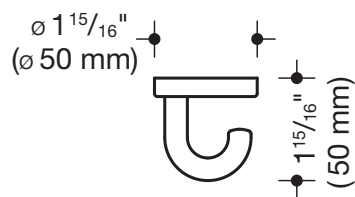

Wymiary w mm

Kolory

Poliamid

Zastrzega się możliwość wprowadzania zmian technicznych, 07.10.2019

HEWI Heinrich Wilke GmbH
Postfach 1260
D-34442 Bad Arolsen

Telefon: +49 5691 82-366
Telefax: +49 5691 82-99366
international@hewi.com
www.hewi.com

HEWI Heinrich Wilke GmbH
Sp. z o.o. Oddział w Polsce
Ul. Lelka 26
02-812 Warszawa

tel. +48 22 330 00 51
fax +48 22 330 00 50
info@hewi.pl
www.hewi.com