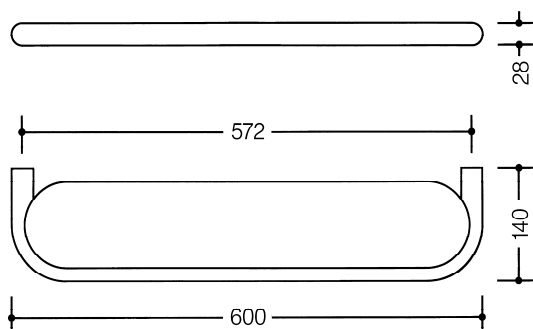

Półka 477.03B10005

- plate glass shelf tightly fitted in all-round edgedue to push-button facilitated release
- anti-theft locking system
- 600 mm wide, 28 mm high and 140 mm deep, plate glass 572 mm wide
- made of high-quality matt polyamide in HEWI colours 99 (pure white), 98 (signal white), 97 (light grey), 95 (stone grey) and 92 (anthracite grey)
- plate glass shelf available in opaquet white
- including non-corrosive HEWI fixing material

Wymiary w mm

Kolory

Poliamid, matowa

Kolory alternatywne

Poliamid

Zastrzega się możliwość wprowadzania zmian technicznych, 21.08.2019

HEWI Heinrich Wilke GmbH
Postfach 1260
D-34442 Bad Arolsen

Telefon: +49 5691 82-366
Telefax: +49 5691 82-99366
international@hewi.com
www.hewi.com