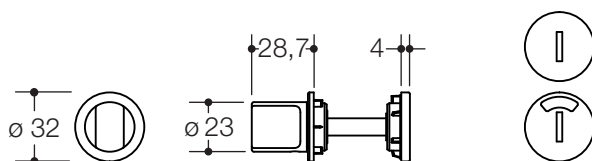

Wymiary w mm

Powierzchnia

XA | powierzchnia szczotkowana

Zastrzega się możliwość wprowadzania zmian technicznych, 21.08.2019

HEWI Heinrich Wilke GmbH
Postfach 1260
D-34442 Bad Arolsen

Telefon: +49 5691 82-366
Telefax: +49 5691 82-99366
international@hewi.com
www.hewi.com

HEWI Heinrich Wilke GmbH
Sp. z o.o. Oddział w Polsce
Ul. Lelka 26
02-812 Warszawa

tel. +48 22 330 00 51
fax +48 22 330 00 50
info@hewi.pl
www.hewi.com