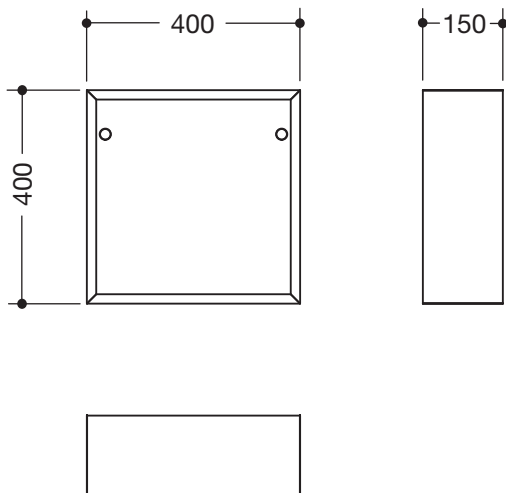

Dimensions in mm